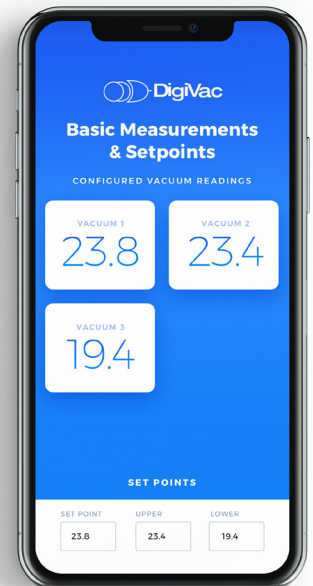

StrataVac

MULTIPLE GAUGE CONTROLLER

POSSIBLE CONFIGURATIONS

- StrataVac with one gauge card and one gauge
- StrataVac with 2 gauge cards and 2 capacitance manometers
- StrataVac with a gauge card, gauge, throttle valve controller card, and throttle valve
- StrataVac with a gauge card, gauge, bleed valve controller card and vacstable bleed valve with wireless feature

StrataVac

MULTIPLE GAUGE CONTROLLER

Vacuum Readings

Drive and combine up to 3 of your sensors | Save space, money, and avoid confusion by combining multiple tasks into one device

Vacuum Control

Can control vacuum with bleed or throttle valves from 10mT – 760T

Modular

Can be configured with up to 4 expansion boards to control multiple gauges at one time | Accepts different inputs based on driver board and sensor election | Possible different outputs including: analog recorder, USB, Wireless, SPDT relays and VLC

Applications

Transfer Standard for calibrating other vacuum instruments, main reference gauge, research, and in-house standard

WiFi Access

Can be used to view graph and plot historical data with VacuumNetwork.org, and as a vacuum transmitter to cloud-based services.